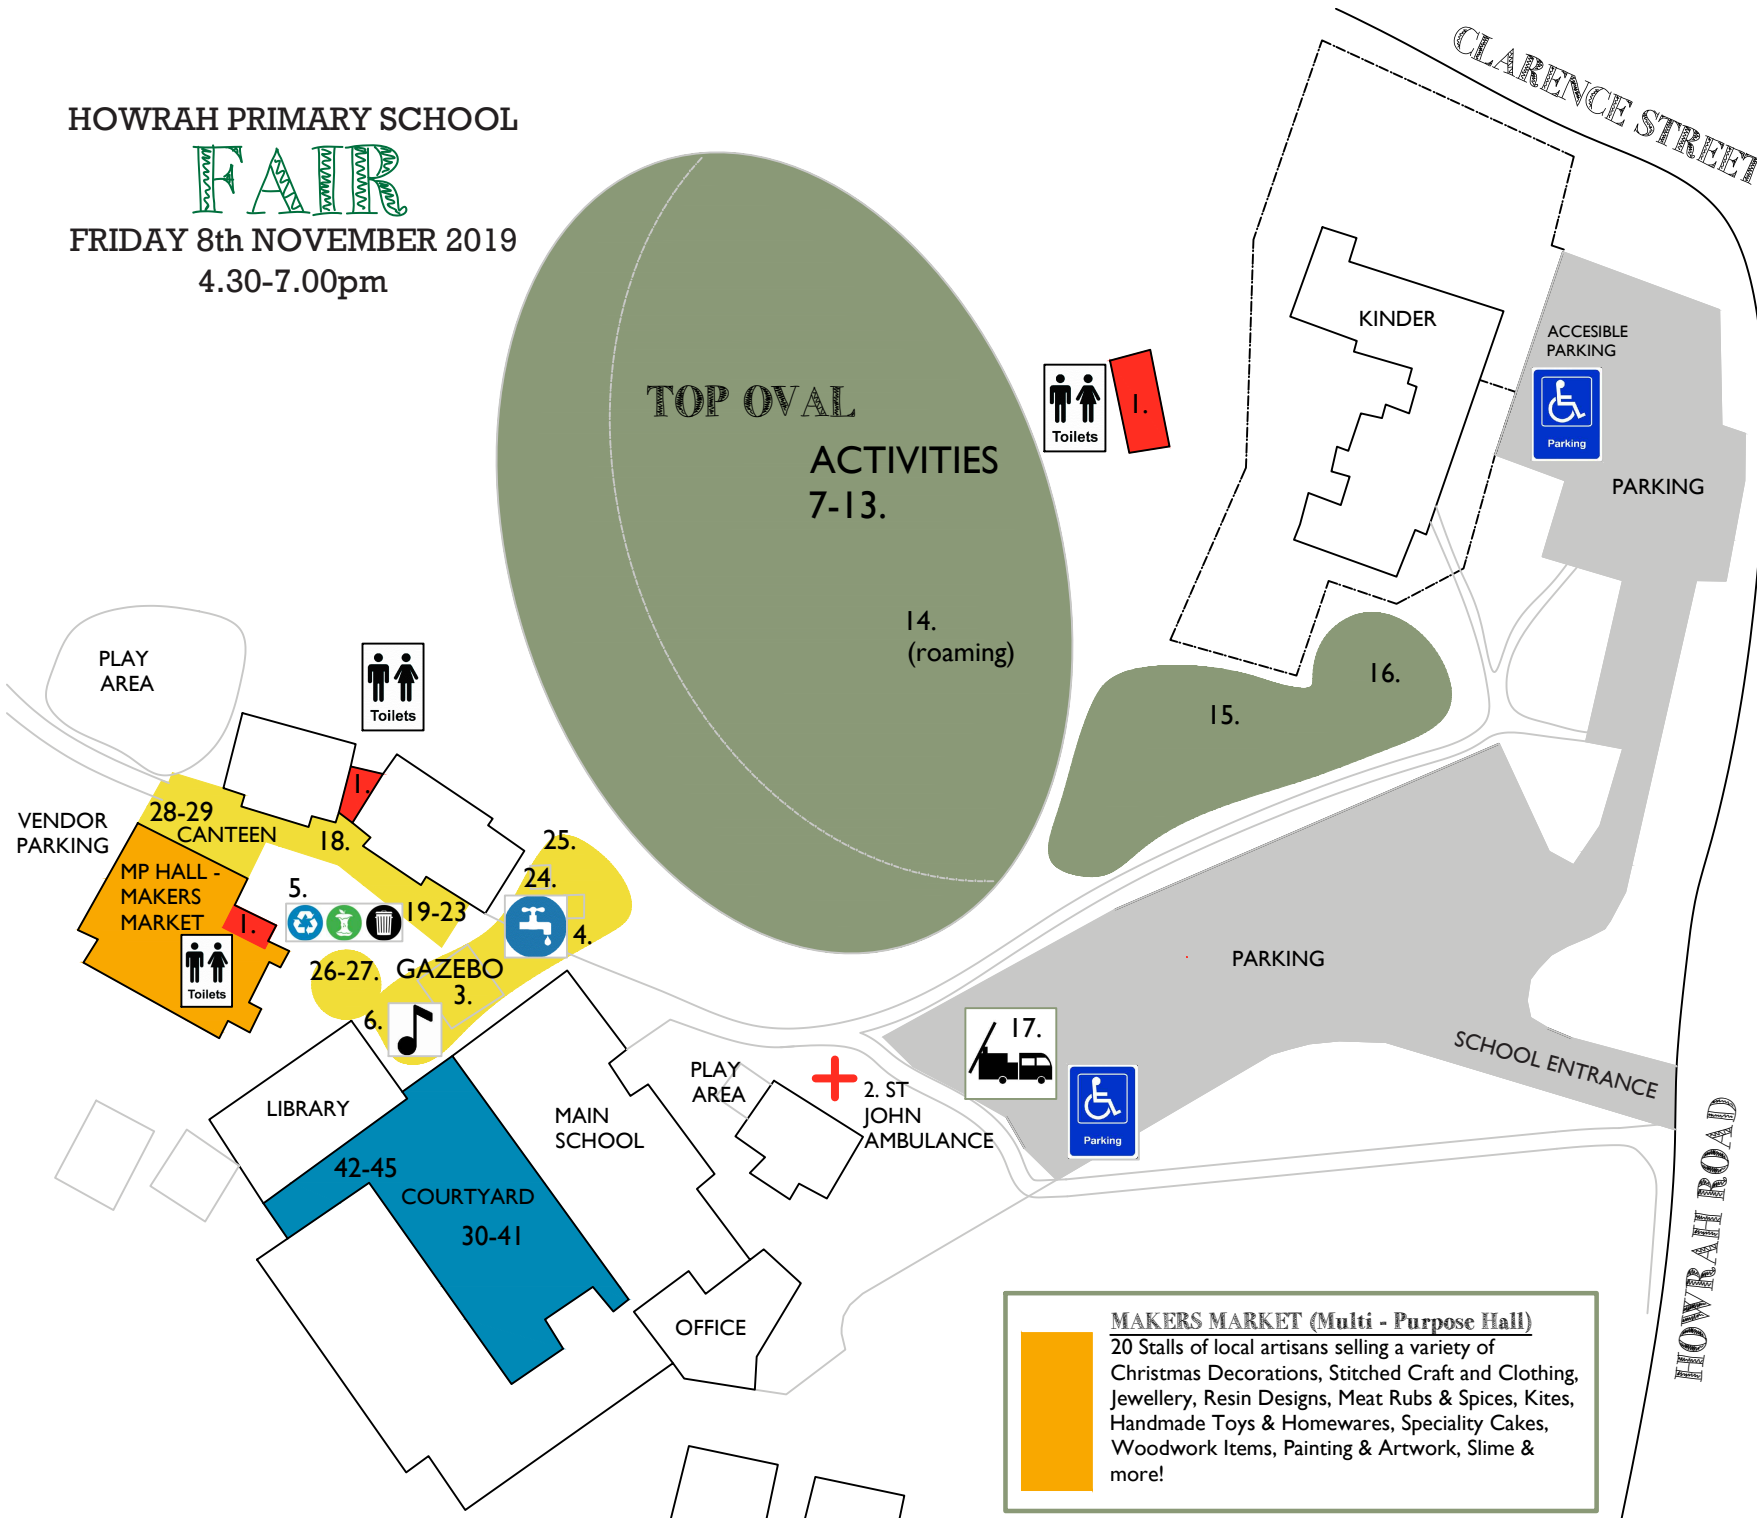

### Program of Events

**4.30 :** Clarence High School Band – Gazebo Area

**4.45 :** Kinder & Prep Pedlars' Parade - Courtyard

**5.00-6.30 :** Additional Performances by  
Clarence High School Band, The Chug Band,  
Industry Performing Arts and Matthew Dames  
Music- Gazebo Area

**6.30 :** Major Raffle Draw – Courtyard

**6.45 til Close :** Matthew Dames Music

**We extend our sincere thanks to our generous sponsors.  
Please support these community-minded businesses.**

## FAIR

FRIDAY 8th NOVEMBER 2019

4.30-7.00pm

### ACTIVITIES

7. Taz Laser Skirmish
8. Rides (Tea Cups, Slide Castles, Laughing Clowns, Gee Whizzer, Giant Worm)
9. Reptile Rescue
10. Touch Football
11. Fairy Floss & Snow Cones
12. Ice creams & Milkshakes
13. Cub Scouts- Games
14. Captain Hurricane (roaming)
15. Sorell Animal Farm
16. Pony Rides
17. Fire Trucks