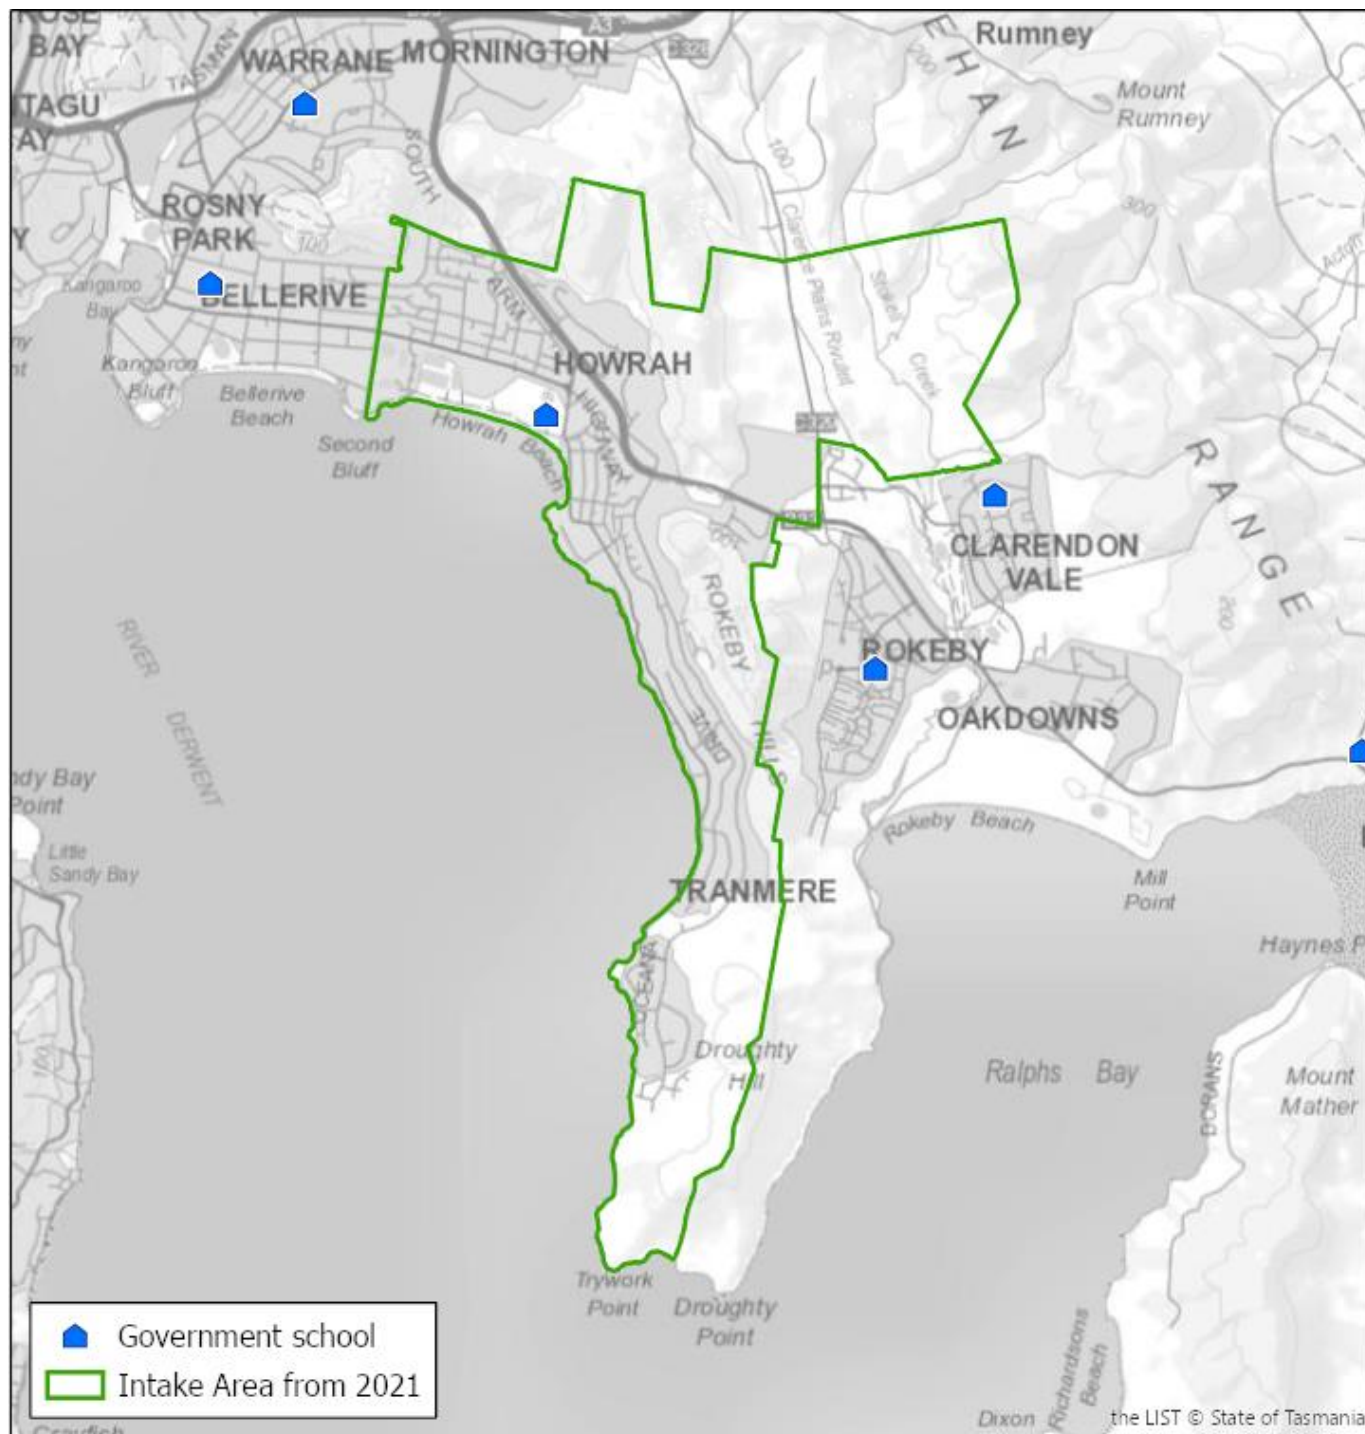

Intake Area from 2021

Howrah Primary School

To see a more detailed map or search for an address please go to

<https://arcg.is/5zmvD>

For further information please contact
Learning.Services.S@education.tas.gov.au